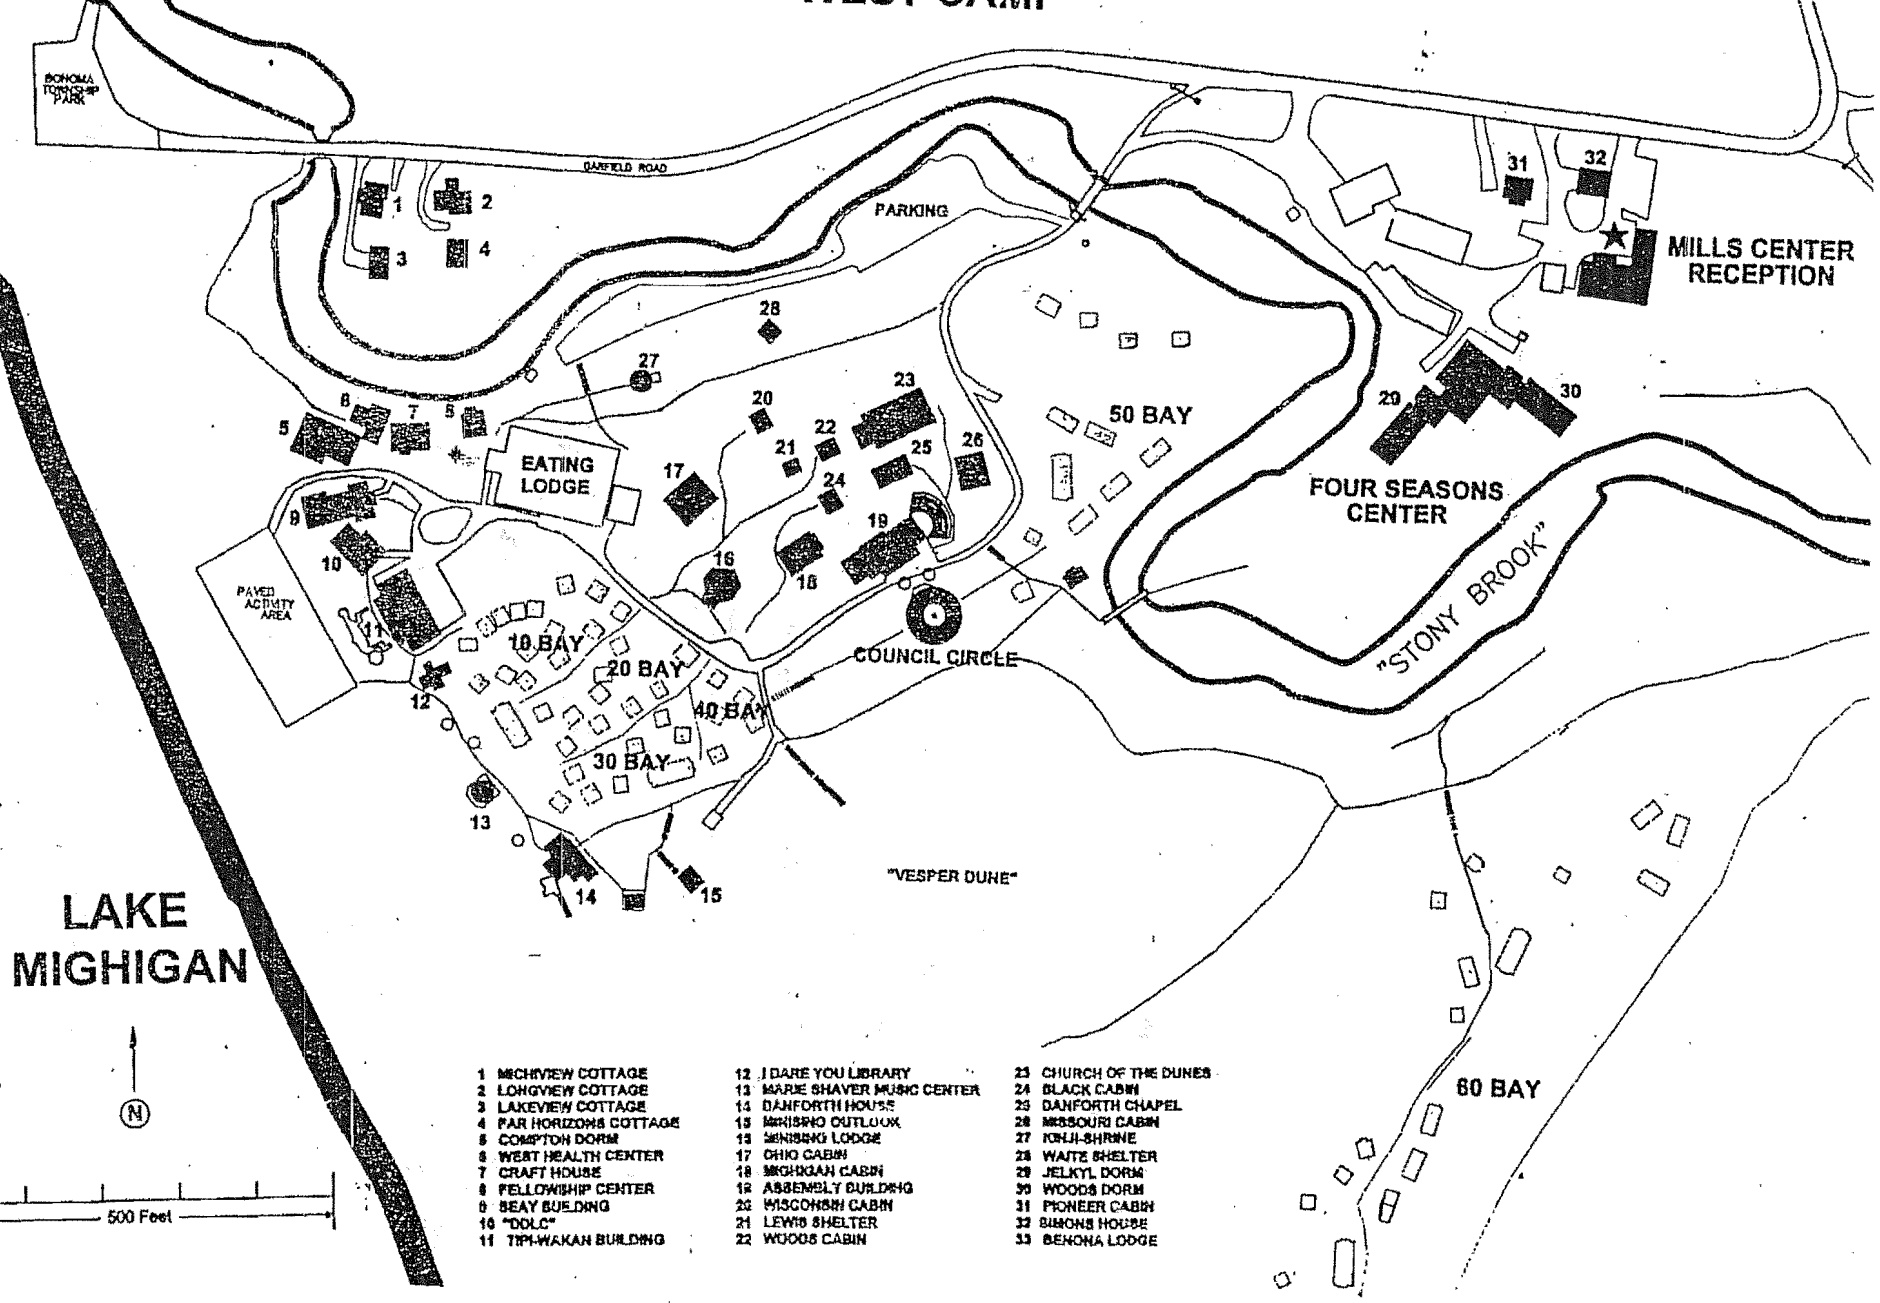

MINIWANCA "WEST CAMP"

LAKE MIGHIGAN

500 Feet

- | | | |
|------------------------|------------------------------|------------------------|
| 1 MECHVIEW COTTAGE | 12 I DARE YOU LIBRARY | 23 CHURCH OF THE DUNES |
| 2 LOHGVIEW COTTAGE | 13 MARIE SHAYER MUSIC CENTER | 24 BLACK CABIN |
| 3 LAKEVIEW COTTAGE | 14 DANFORTH HOUSE | 25 DANFORTH CHAPEL |
| 4 PAR HORIZONS COTTAGE | 15 MISHKO OUTLOOK | 26 MISSOURI CABIN |
| 5 COMPTON DORM | 16 MENASKI LODGE | 27 TORJI-SHRINE |
| 6 WEST HEALTH CENTER | 17 OHIO CABIN | 28 WATTE SHELTER |
| 7 CRAFT HDUSE | 18 MIGHGAN CABIN | 29 JELKYL DORM |
| 8 FELLOWSHIP CENTER | 19 ASSEMBLY BUILDING | 30 WOODS DORM |
| 9 BEAY BUILDING | 20 WISCONSIN CABIN | 31 PIONEER CABIN |
| 10 "DDLC" | 21 LEWIS SHELTER | 32 SIMONS HOUSE |
| 11 TPI-WAKAN BUILDING | 22 WOODS CABIN | 33 BENONA LODGE |